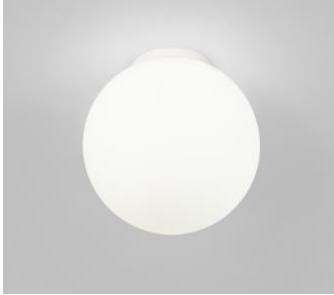

WL3189/WL3190

5W 230V Ori Wall 120/180

Description

Glass ball for ceiling or wall;
Ultra slim canopy;
Driver on board;
Phase-cut dimming;
IP54

Finish

Black/White

Material

Aluminium
Opal glass