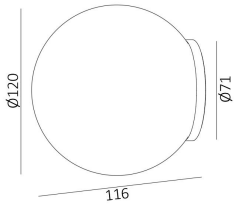

WL3189/WL3190

5W 230V Ori Wall 120/180

Description

Glass ball for ceiling or wall;
Ultra slim canopy;
Driver on board;
Phase-cut dimming;
IP54

Finish

Black/White

Material

Aluminium
Opal glass

Technical Characteristics

Light source

Light source: DOB(230V driver on board)
Total power consumption (W): 5W
Color temperature: 2700K/3000K
CRI: 90
Photobiological risk: RG1
Real Lumen: 385
Qty Leds: 1
Lm/Real W: 61
Life Time: 50.000h L90B10
MacAdam steps: 3
UGR:14

Luminaire

IP54 for indoor, bathroom or balcony areas;
Crossing: No
Warranty: 5 Years

Photometric

The photograph may not match the reference exactly. Please read the product description to identify the finish.