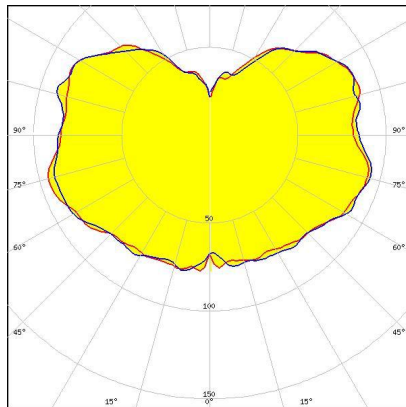

Photometric

The photograph may not match the reference exactly. Please read the product description to identify the finish.