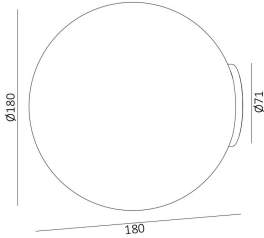

WL3189/WL3190

5W 230V Ori Wall 120/180

Description

Glass ball for ceiling or wall;
Ultra slim canopy;
Driver on board;
Phase-cut dimming;
IP54

Finish

Black/White

Material

Aluminium
Opal glass

Technical Characteristics

Light source

Light source: DOB(230V driver on board)
Total power consumption (W): 5W
Color temperature: 2700K/3000K
CRI: 90
Photobiological risk: RG1
Real Lumen: 385
Qty Leds: 1
Lm/Real W: 61
Life Time: 50.000h L90B10
MacAdam steps: 3
UGR:14

Luminaire

IP54 for indoor, bathroom or balcony areas;
Crossing: No
Warranty: 5 Years

Photometric

The photograph may not match the reference exactly. Please read the product description to identify the finish.